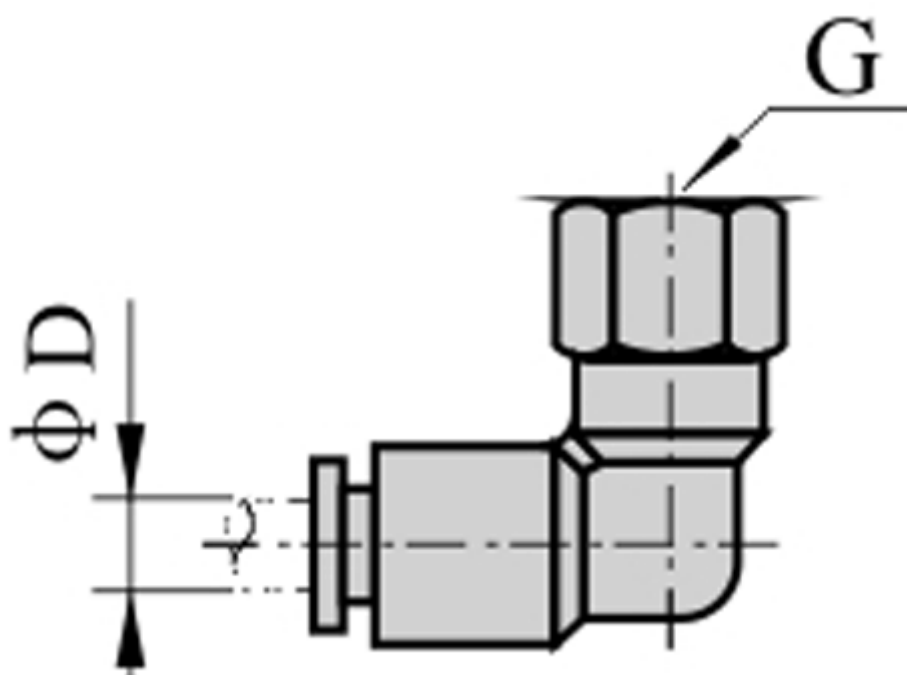

Article number: 58EPLF1202

Description: Fitting EPLF1202 female elbow connector  
thread 1/4", tube diameter 12

## Measures

---

D = 12  
Thread = 1/4"